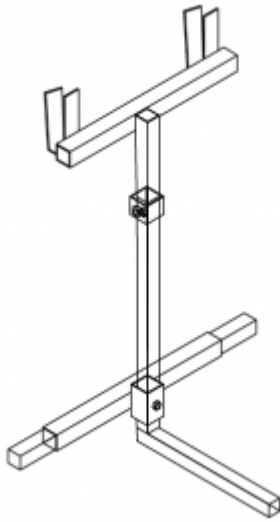

Walking Frame Rack For Scooter

<https://vital.net.au/products/powered-mobility/mobility-scooters-accessories/walking-frame-rack-scooter>

A rack that attaches to your scooter to hold your walking frame or rollator (wheely walker) securely.

We also have other models available that are compatible with your bag or canopy.

Product Code: PAWFRC

Price: \$286.40

Features:

Specifications:

Components include:

Walking frame rack #2

30mm clamp